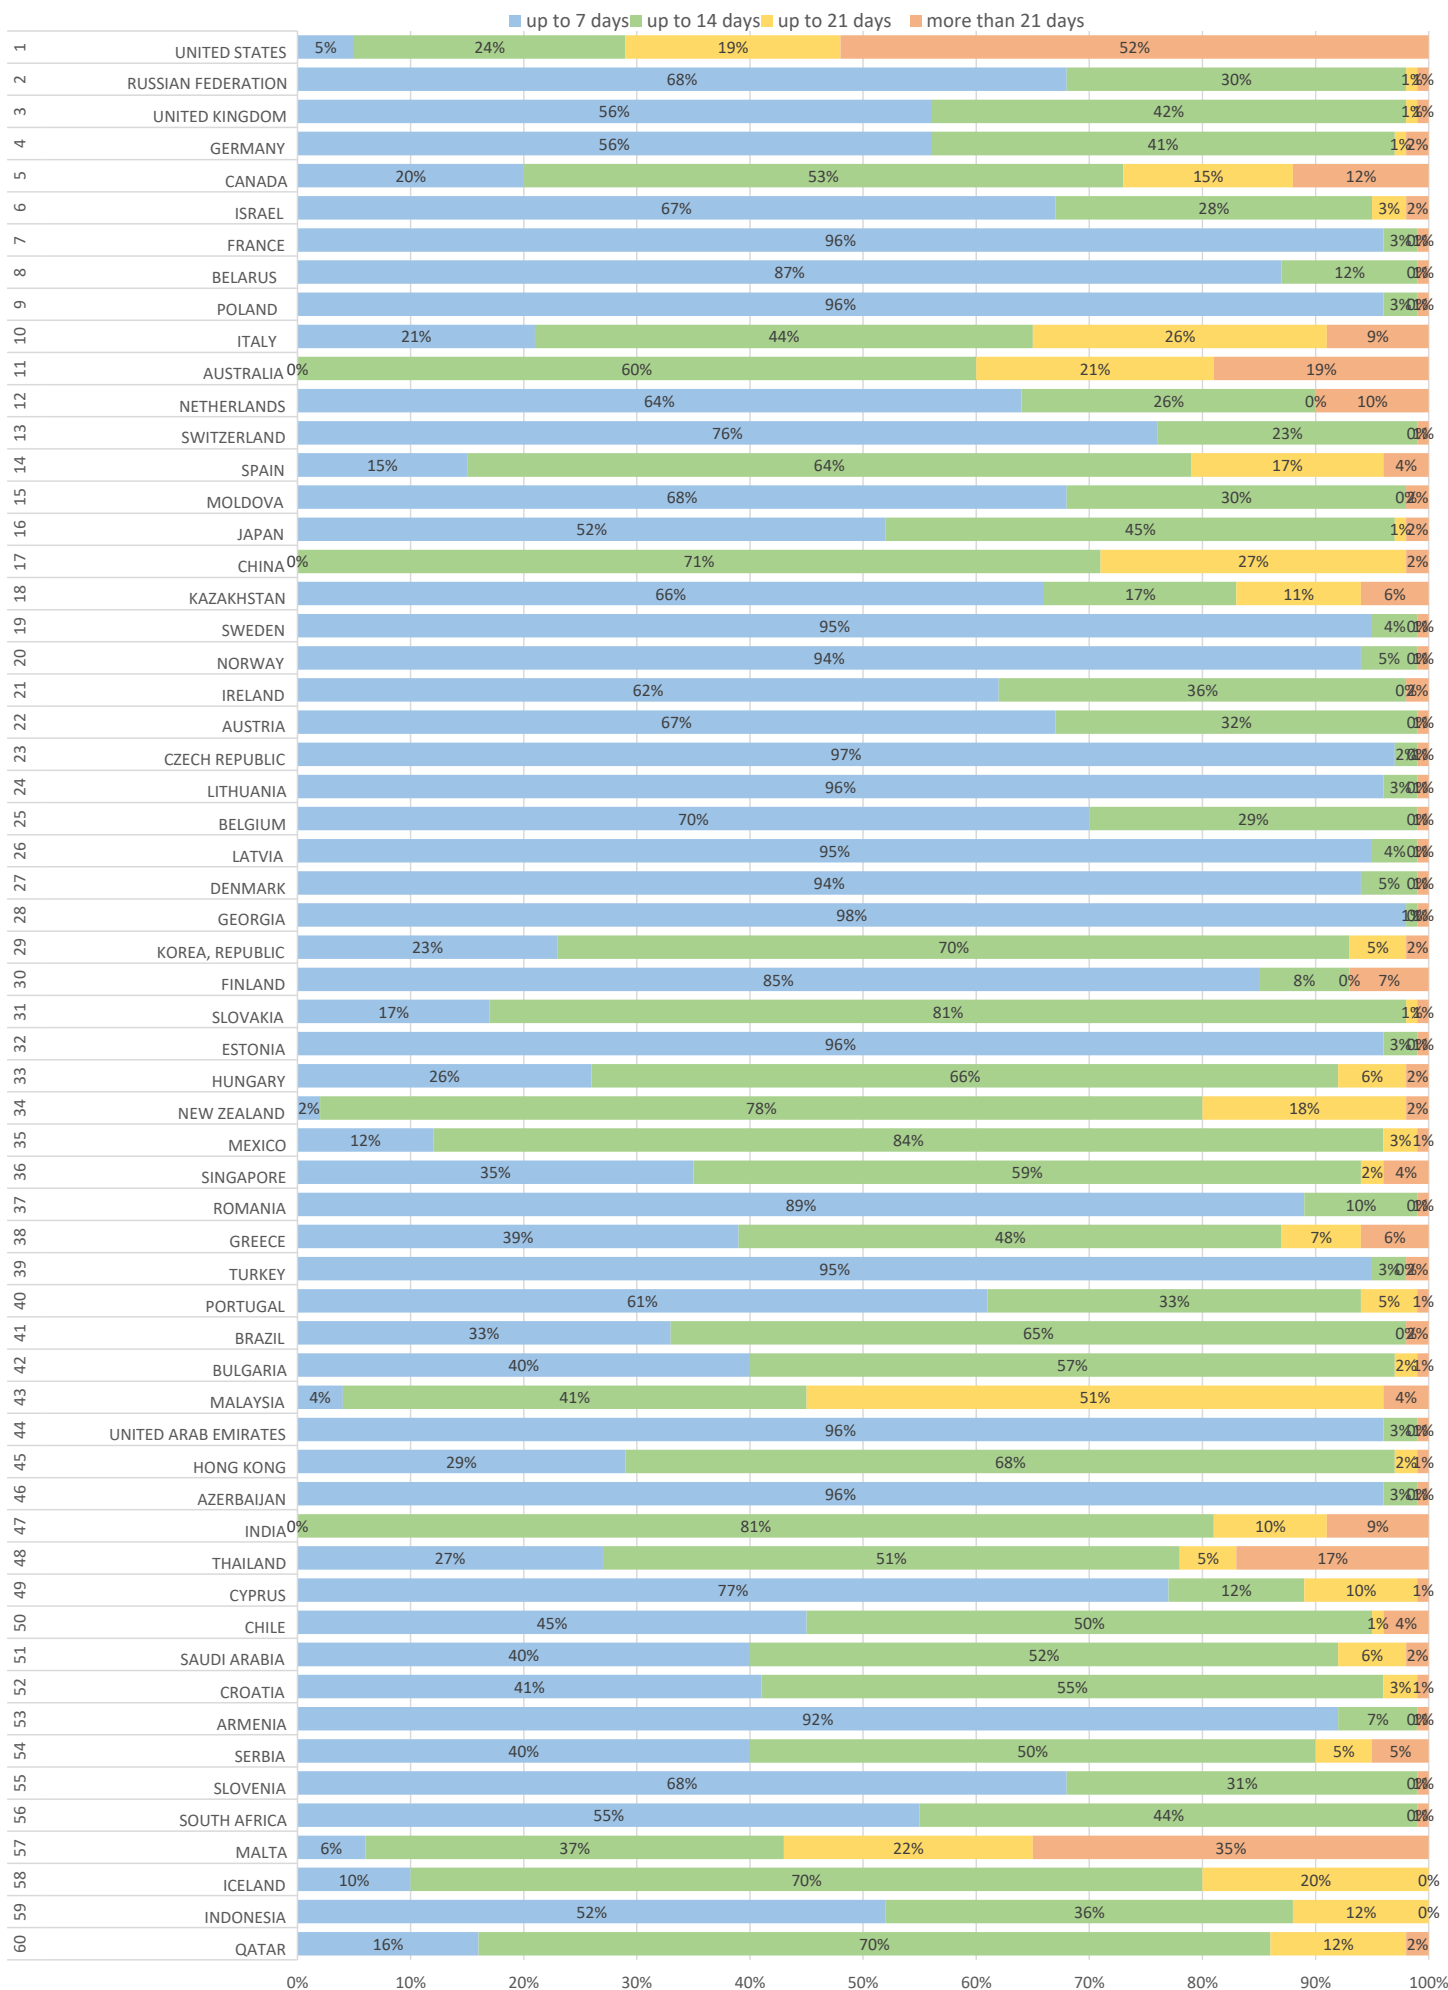

**Product
EMS**

*from reception at the office to processing in the country of destination,
taking into account all necessary customs formalities*

■ up to 7 days ■ up to 14 days ■ up to 21 days ■ more than 21 days

Листи та бандеролі *from reception at the office to processing in the country of destination, taking into account all necessary customs formalities*

Product
Посилки

*from reception at the office to processing in the country of destination,
taking into account all necessary customs formalities*

■ up to 7 days ■ up to 14 days ■ up to 21 days ■ more than 21 days