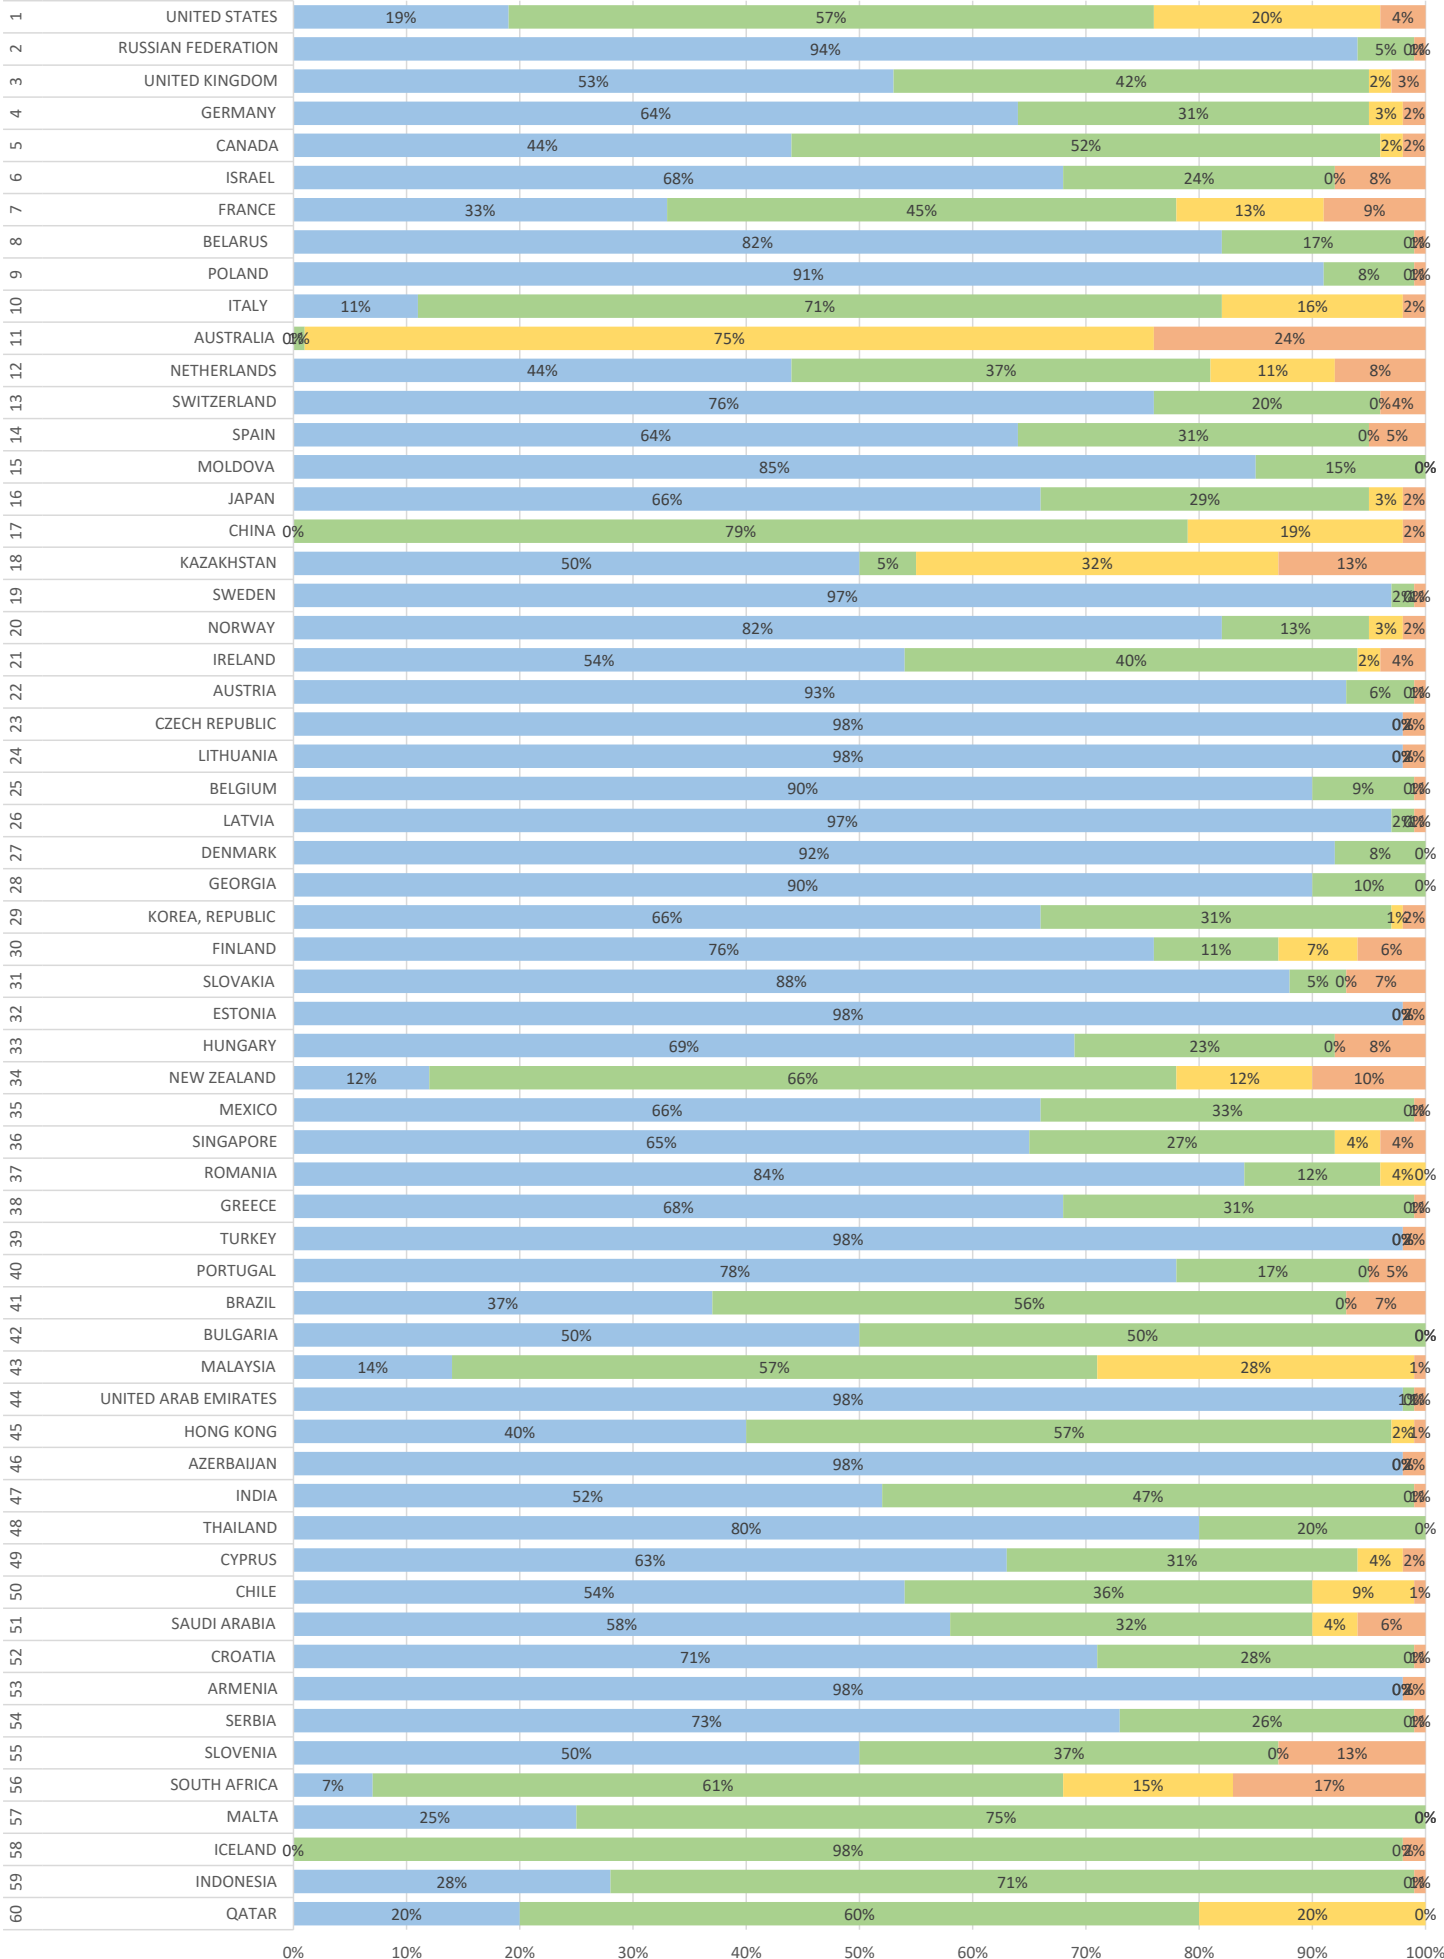

**Product
EMS**

*from reception at the office to processing in the country of destination,
taking into account all necessary customs formalities*

■ up to 7 days ■ up to 14 days ■ up to 21 days ■ more than 21 days

Листи та бандеролі *from reception at the office to processing in the country of destination, taking into account all necessary customs formalities*

Product
Посилки

*from reception at the office to processing in the country of destination,
taking into account all necessary customs formalities*

■ up to 7 days ■ up to 14 days ■ up to 21 days ■ more than 21 days